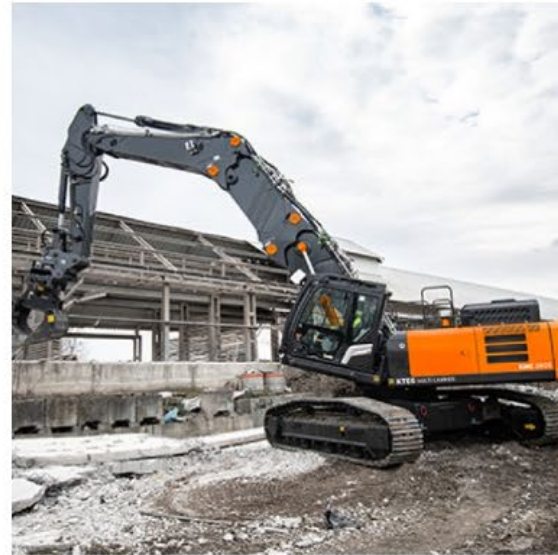

KTEG (Hitachi) Demolition Excavators

MultiCarrier and ToolCarrier

KTC390
SERIES 7

Specifications

- Transport weight of basic machine: **39 t**
- Max. operating weight: **44 t**
- Engine power: **210 kW**
- Max. attachment weight: **5 t**

KMC400P
SERIES 7

Specifications

- Transport weight of basic machine: **44.6 t**
- Max. operating weight: **59 t**
- Engine power: **210 kW**
- Max. reach height: **24 m**
- Attachment weight at max. reach height: **3 t**

KMC600P
SERIES 7

Specifications

- Transport weight of basic machine: **64.2 t**
- Max. operating weight: **86 t**
- Engine power: **296 kW**
- Max. reach height: **34 m**
- Attachment weight at max. reach height: **3 t**

KTEG (Hitachi) Demolition Excavators

MultiCarrier and ToolCarrier

KMC340S
SERIES 7

Specifications

- Transport weight of basic machine: **33 t**
- Max. operating weight: **44 t**
- Engine power: **210 kW**
- Max. reach height: **18 m**
- Attachment weight at max. reach height: **3 t**