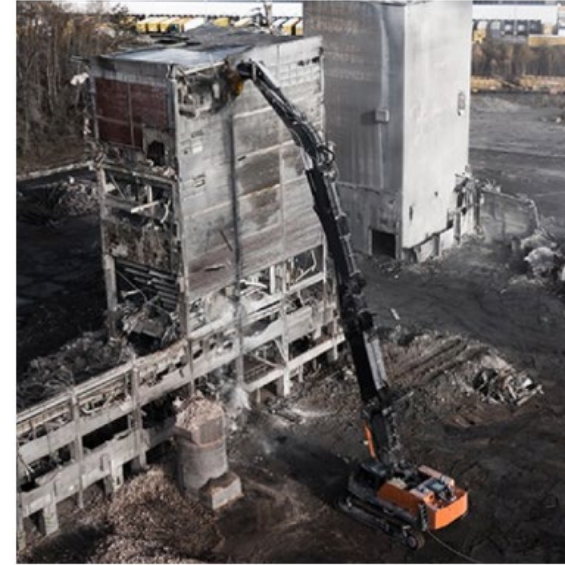

KTEG (Hitachi) Demolition Excavators

MultiCarrier and ToolCarrier

KTC390
SERIES 7

Specifications

- Transport weight of basic machine: **39 t**
- Max. operating weight: **44 t**
- Engine power: **210 kW**
- Max. attachment weight: **5 t**

KMC400P
SERIES 7

Specifications

- Transport weight of basic machine: **44.6 t**
- Max. operating weight: **59 t**
- Engine power: **210 kW**
- Max. reach height: **24 m**
- Attachment weight at max. reach height: **3 t**

KMC600P
SERIES 7

Specifications

- Transport weight of basic machine: **64.2 t**
- Max. operating weight: **86 t**
- Engine power: **296 kW**
- Max. reach height: **34 m**
- Attachment weight at max. reach height: **3 t**

KTEG (Hitachi) Demolition Excavators

MultiCarrier and ToolCarrier

KMC1200S
SERIES 7

Specifications

- Transport weight of basic machine: **approx. 67 t**
- Max. operating weight: **approx. 175 t**
- Engine power: **382 kW**
- Max. reach height: **51 m**
- Attachment weight at max. reach height: **3 t**