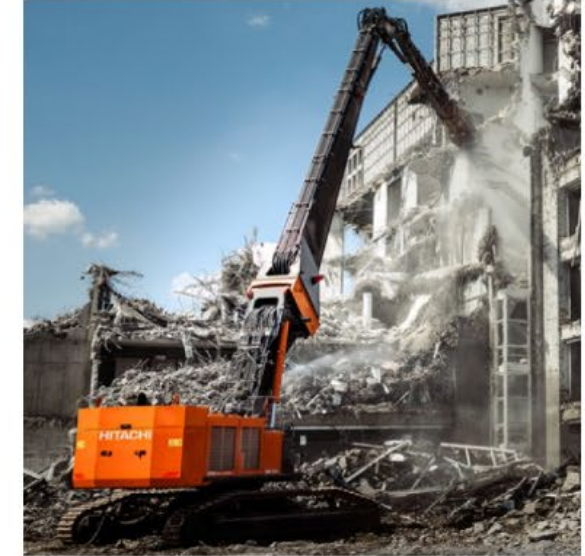

KTEG (Hitachi) Demolition Excavators

MultiCarrier and ToolCarrier

KTC390
SERIES 7

Specifications

- Transport weight of basic machine: **39 t**
- Max. operating weight: **44 t**
- Engine power: **210 kW**
- Max. attachment weight: **5 t**

KMC400P
SERIES 7

Specifications

- Transport weight of basic machine: **44.6 t**
- Max. operating weight: **59 t**
- Engine power: **210 kW**
- Max. reach height: **24 m**
- Attachment weight at max. reach height: **3 t**

KMC600P
SERIES 7

Specifications

- Transport weight of basic machine: **64.2 t**
- Max. operating weight: **86 t**
- Engine power: **296 kW**
- Max. reach height: **34 m**
- Attachment weight at max. reach height: **3 t**